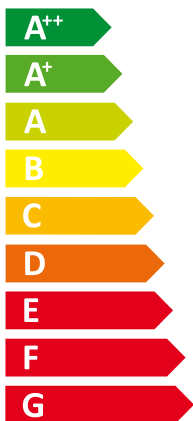

# ENERG

енергия · ενεργεια

I Vaillant

II VWF 58/4 + VWW 11/4 SI

Two icons showing sound power levels: a house with a speaker icon labeled "45 dB" and a house with a speaker icon labeled "0 dB".

Legend for power consumption: three colored squares (dark blue, medium blue, light blue) each followed by "7 kW".

# ENERG

енергия · ενεργεια

I Vaillant

II VWF 88/4 + VWW 11/4 SI

Two icons showing sound power level. The top icon shows a speaker inside a house with the value 49 dB. The bottom icon shows a speaker outside a house with the value 0 dB.

A legend for power consumption with three entries: a dark blue square for 12 kW, a medium blue square for 12 kW, and a light blue square for 12 kW.

# ENERG

енергия · ενεργεια

I Vaillant

II VWF 118/4 + VWW 11/4 SI

Two icons showing sound power level. The top icon shows a speaker inside a house with the value 46 dB. The bottom icon shows a speaker outside a house with the value 0 dB.