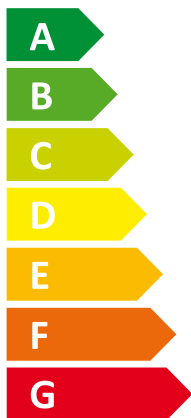

# ENERG

енергия · ενεργεια

I Vaillant

II VWF 58/4 + VWW 11/4 SI

Two icons showing sound power levels: a house with a speaker icon labeled "45 dB" and a house with a speaker icon labeled "0 dB".

Legend for power consumption: three colored squares (dark blue, medium blue, light blue) each followed by "7 kW".

# ENERG

енергия · ενεργεια

I Vaillant

II VWF 88/4 + VWW 11/4 SI

Two icons showing sound power level. The top icon shows a speaker inside a house with the value 49 dB. The bottom icon shows a speaker outside a house with the value 0 dB.

A legend for power consumption with three entries: a dark blue square for 12 kW, a medium blue square for 12 kW, and a light blue square for 12 kW.

# ENERG

енергия · ενεργεια

I Vaillant

II VWF 118/4 + VWW 11/4 SI

Two icons showing sound power level. The top icon shows a speaker inside a house with the value 46 dB. The bottom icon shows a speaker outside a house with the value 0 dB.