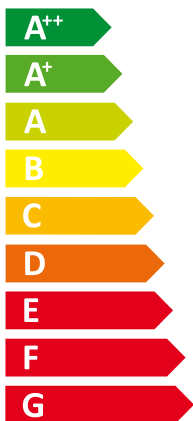

**A++**

**A**

Two icons showing sound power levels. The top icon shows a speaker inside a house with the value 44 dB. The bottom icon shows a speaker outside a house with the value 43 dB.

A legend for power output levels, consisting of three colored squares with corresponding values: a dark blue square for 4 kW, a medium blue square for 5 kW, and a light blue square for 7 kW.

# ENERG

енергия · ενεργεια

I Vaillant

II VWF 88/4 + VWL 11/4 SA

Two icons showing sound power levels. The top icon shows a speaker inside a house with the value 47 dB. The bottom icon shows a speaker outside a house with the value 51 dB.

A legend for power consumption levels, shown as three colored squares: dark blue for 7 kW, medium blue for 8 kW, and light blue for 10 kW.

# ENERG

енергия · ενεργεια

I Vaillant

II VWF 118/4 + VWL 11/4 SA

47 dB

56 dB

- 8 kW
- 10 kW
- 13 kW

2015