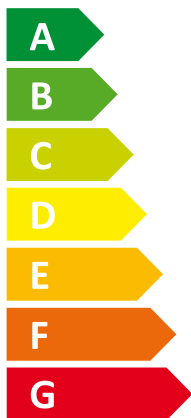

# ENERG

енергия · ενεργεια

Y

IJA

IE

IA

I Vaillant

II VWF 58/4 + VWL 11/4 SA

**A++**

**A**

Two icons showing sound power levels. The top icon shows a speaker inside a house with the value 44 dB. The bottom icon shows a speaker outside a house with the value 43 dB.

A legend for power output levels, consisting of three colored squares with corresponding values: a dark blue square for 4 kW, a medium blue square for 5 kW, and a light blue square for 7 kW.

# ENERG

енергия · ενεργεια

I Vaillant

II VWF 88/4 + VWL 11/4 SA

Two icons showing sound power levels. The top icon shows a speaker inside a house with the value 47 dB. The bottom icon shows a speaker outside a house with the value 51 dB.

A legend for power consumption levels, shown as three colored squares: dark blue for 7 kW, medium blue for 8 kW, and light blue for 10 kW.