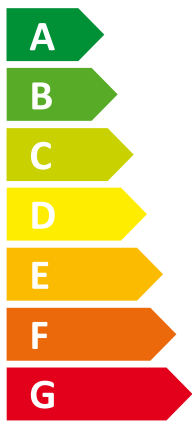

# ENERG

енергия · ενεργεια

Y

IJA

IE

IA

I Vaillant

II VWF 58/4 + VWL 11/4 SA

**A++**

**A**

Two icons showing sound power levels. The top icon shows a speaker inside a house with the value 44 dB. The bottom icon shows a speaker outside a house with the value 43 dB.

A legend for power output levels, consisting of three colored squares with corresponding values: a dark blue square for 4 kW, a medium blue square for 5 kW, and a light blue square for 7 kW.

# ENERG

енергия · ενεργεια

I Vaillant

II VWF 88/4 + VWL 11/4 SA

Two icons showing sound power levels. The top icon shows a speaker inside a house with the value 47 dB. The bottom icon shows a speaker outside a house with the value 51 dB.

A legend for power consumption levels, shown as three colored squares: dark blue for 7 kW, medium blue for 8 kW, and light blue for 10 kW.