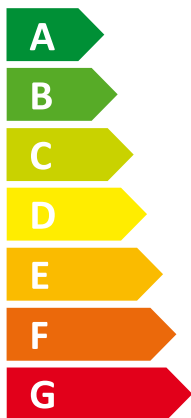

**A++**

**A**

Two icons showing sound power levels. The top icon shows a speaker inside a house with the value 44 dB. The bottom icon shows a speaker outside a house with the value 43 dB.

A legend for power output levels, consisting of three colored squares with corresponding values: a dark blue square for 4 kW, a medium blue square for 5 kW, and a light blue square for 7 kW.

# ENERG

енергия · ενεργεια

I Vaillant

II VWF 88/4 + VWL 11/4 SA

Two icons showing sound power levels. The top icon shows a speaker inside a house with the value 47 dB. The bottom icon shows a speaker outside a house with the value 51 dB.

A legend for power consumption levels, shown as three colored squares: dark blue for 7 kW, medium blue for 8 kW, and light blue for 10 kW.

# ENERG

енергия · ενεργεια

I Vaillant

II VWF 118/4 + VWL 11/4 SA

47 dB

56 dB

- 8 kW
- 10 kW
- 13 kW

2015