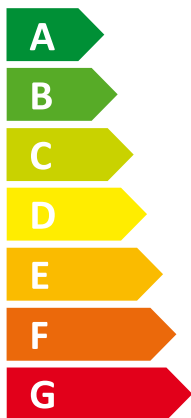

# ENERG

енергия · ενεργεια

Y IJA  
IE IA

I Vaillant

II VWF 58/4

**A<sup>++</sup>**

**A**

Two icons showing sound power levels. The top icon shows a speaker inside a house with the text "43 dB". The bottom icon shows a speaker outside a house with the text "0 dB".

# ENERG

енергия · ενεργεια

Y IJA  
IE IA

I Vaillant

II VWF 88/4

**A<sup>++</sup>**

**A**

Two icons showing sound power level. The top icon shows a house with a speaker and the text "47 dB". The bottom icon shows a house with a speaker and the text "0 dB".

A legend for power consumption with three entries: a dark blue square for "10 kW", a medium blue square for "10 kW", and a light blue square for "10 kW".

# ENERG

енергия · ενεργεια

Y IJA  
IE IA

I Vaillant

II VWF 118/4

**A<sup>++</sup>**

**A**

Two icons showing sound power levels. The top icon shows a speaker inside a house with the text "46 dB". The bottom icon shows a speaker outside a house with the text "0 dB".