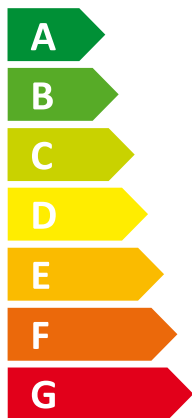

# ENERG

енергия · ενεργεια

Y IJA  
IE IA

I Vaillant

II VWF 58/4

**A<sup>++</sup>**

**A**

Two icons showing sound power levels. The top icon shows a speaker inside a house with the text "43 dB". The bottom icon shows a speaker outside a house with the text "0 dB".

# ENERG

енергия · ενεργεια

Y IJA  
IE IA

I Vaillant

II VWF 88/4

**A<sup>++</sup>**

**A**

Two icons showing sound power level. The top icon shows a house with a speaker and the text "47 dB". The bottom icon shows a house with a speaker and the text "0 dB".

A legend for power consumption with three entries: a dark blue square for "10 kW", a medium blue square for "10 kW", and a light blue square for "10 kW".

# ENERG

енергия · ενεργεια

Y IJA  
IE IA

I Vaillant

II VWF 118/4

**A<sup>++</sup>**

**A**

Two icons showing sound power levels. The top icon shows a speaker inside a house with the text "46 dB". The bottom icon shows a speaker outside a house with the text "0 dB".