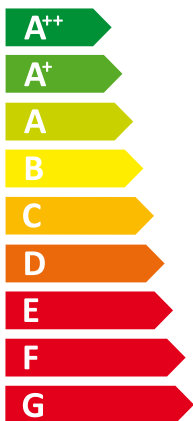

# ENERG

енергия · ενεργεια

Y IJA  
IE IA

I Vaillant

II VWF 58/4

**A<sup>++</sup>**

**A**

Two icons showing sound power levels. The top icon shows a speaker inside a house with the text "43 dB". The bottom icon shows a speaker outside a house with the text "0 dB".

# ENERG

енергия · ενεργεια

Y IJA  
IE IA

I Vaillant

II VWF 88/4

**A<sup>++</sup>**

**A**

Two icons showing sound power level. The top icon shows a house with a speaker and the text "47 dB". The bottom icon shows a house with a speaker and the text "0 dB".

A legend for power consumption with three entries: a dark blue square for "10 kW", a medium blue square for "10 kW", and a light blue square for "10 kW".

# ENERG

енергия · ενεργεια

Y IJA  
IE IA

I Vaillant

II VWF 118/4

**A<sup>++</sup>**

**A**

Two icons showing sound power levels. The top icon shows a speaker inside a house with the text "46 dB". The bottom icon shows a speaker outside a house with the text "0 dB".